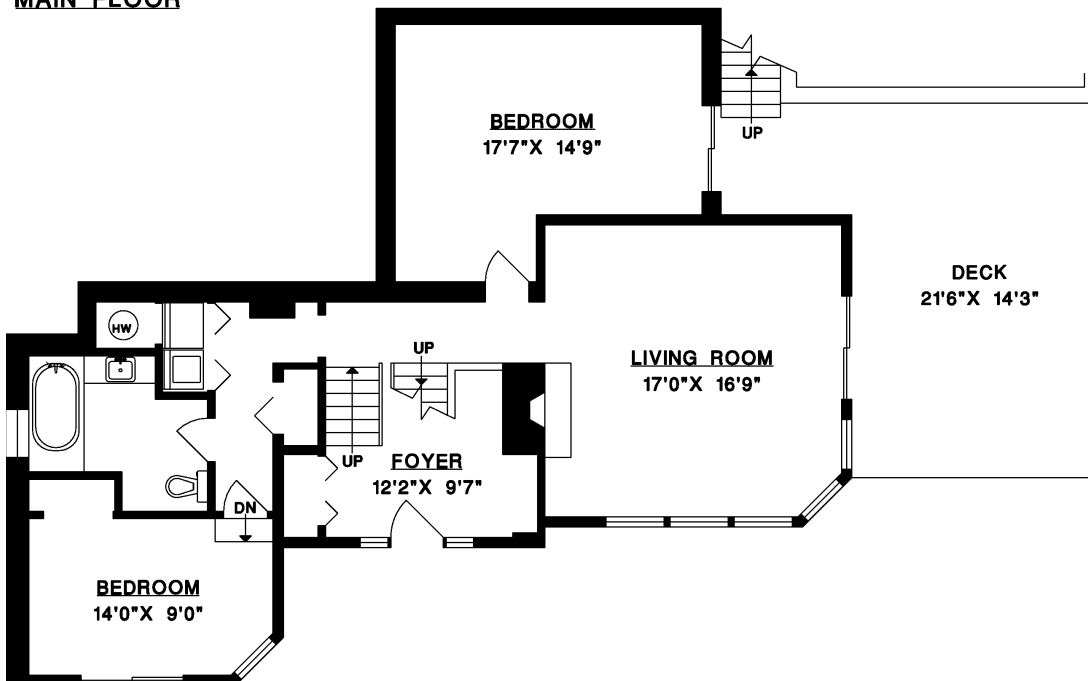

110 KELVIN GROVE WAY
LIONS BAY

MAIN FLOOR	909 SQ.FT.
UPPER FLOOR	635 SQ.FT.
LOWER FLOOR	1,163 SQ.FT.
TOTAL	2,707 SQ.FT.
DECKS	1,319 SQ.FT.
GARAGE	324 SQ.FT.

MAIN FLOOR

UPPER FLOOR

LOWER FLOOR