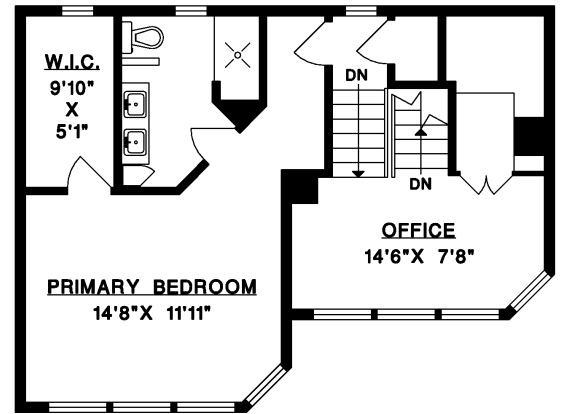

110 KELVIN GROVE WAY
LIONS BAY

MAIN FLOOR	909 SQ.FT.
UPPER FLOOR	635 SQ.FT.
LOWER FLOOR	1,163 SQ.FT.
TOTAL	2,707 SQ.FT.
DECKS	1,319 SQ.FT.
GARAGE	324 SQ.FT.

MAIN FLOOR

UPPER FLOOR

LOWER FLOOR