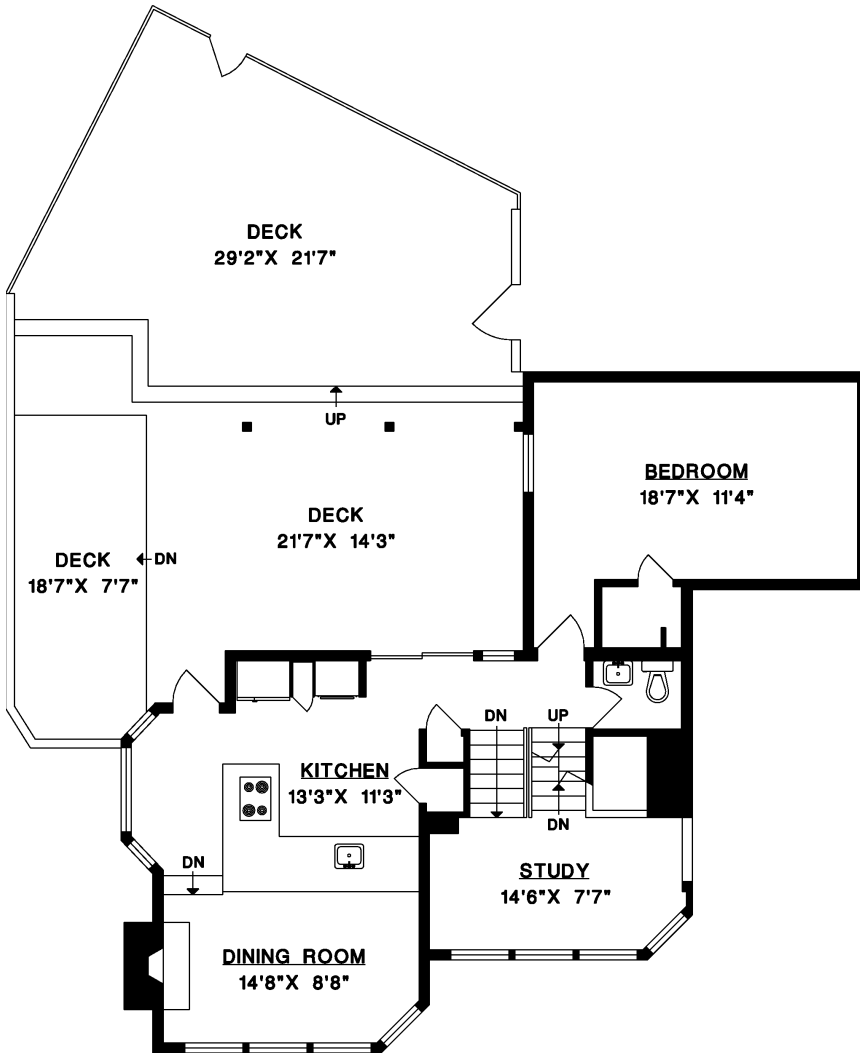

110 KELVIN GROVE WAY
LIONS BAY

MAIN FLOOR	909 SQ.FT.
UPPER FLOOR	635 SQ.FT.
LOWER FLOOR	1,163 SQ.FT.
TOTAL	2,707 SQ.FT.
DECKS	1,319 SQ.FT.
GARAGE	324 SQ.FT.

MAIN FLOOR

UPPER FLOOR

LOWER FLOOR